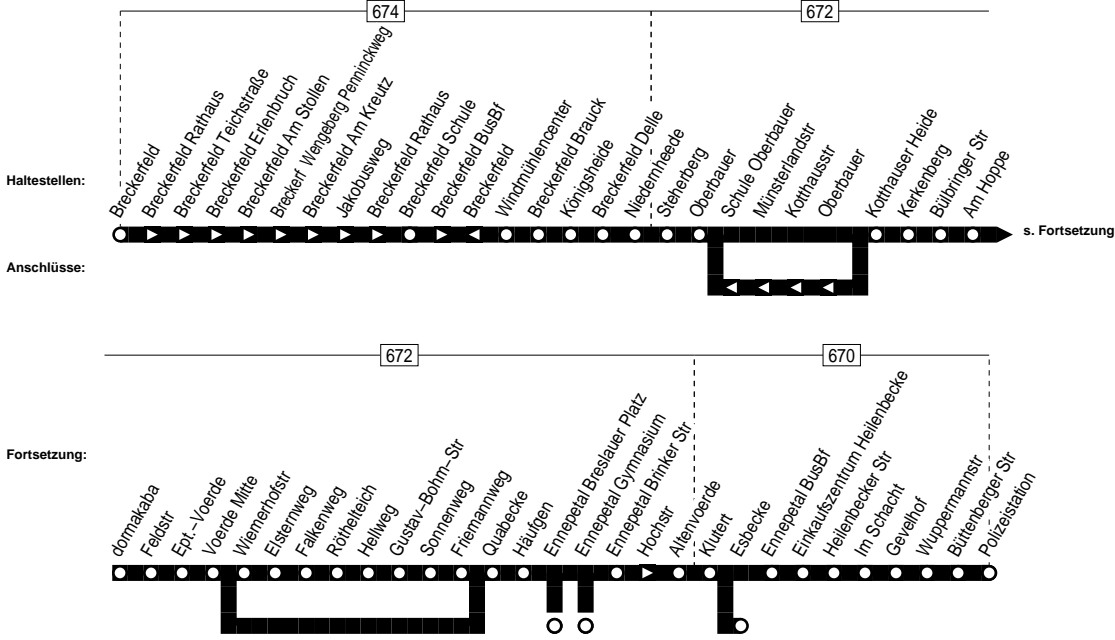

573

573

Breckerfeld – Ennepetal – Oberbauer – Ennepetal Bus-Bf. – Ennepetal – Büttenberg

573